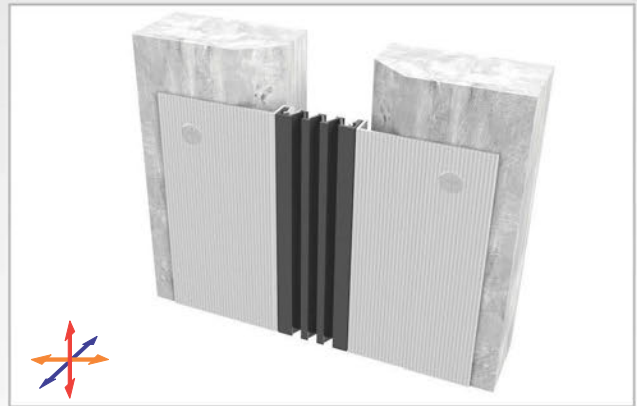

AS U121 surface mounted profile can easily be installed by means of screws to all types of wall & ceiling. Owing to wide frame, it's especially recommended for applications at damaged or chamfered walls. Ribbed elastomeric gasket gains the profile a remarkable movement ability and compensates level differences on both sides of the wall. Slide-in gasket system lets the profile to be used at exterior applications as well as interior areas. Profiles up to 150 mm gap are applied with single gasket while the wider ones are with double gaskets joined with a connector profile.

- Application Areas** : Indoor & Outdoor / Wall & Ceiling
- Ideal for** : Shopping Malls, Airports, Residences, Hospitals, Hotels, Commercial & Public Buildings etc.
- Material** : Mill Finish Aluminum (Anodizing optional), EPDM (Only in Black Color) or TPE Gasket
- Aluminum Alloy** : 6063 AA-USA / EN AW 6063
- Optional Supplies** : Fire Barrier, Waterproof EPDM membrane