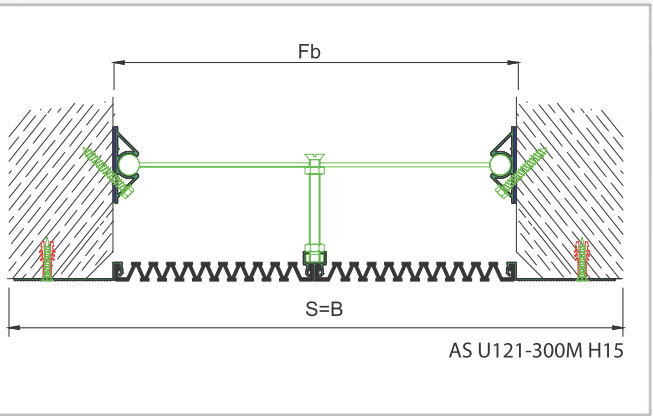

AS U121 surface mounted profile can easily be installed by means of screws to all types of wall & ceiling. Owing to wide frame, it's especially recommended for applications at damaged or chamfered walls. Ribbed elastomeric gasket gains the profile a remarkable movement ability and compensates level differences on both sides of the wall. Slide-in gasket system lets the profile to be used at exterior applications as well as interior areas. Profiles up to 150 mm gap are applied with single gasket while the wider ones are with double gaskets joined with a connector profile.

- **Application Areas** : Indoor & Outdoor / Wall & Ceiling
- **Ideal for** : Shopping Malls, Airports, Residences, Hospitals, Hotels, Commercial & Public Buildings etc.
- **Material** : Mill Finish Aluminum (Anodizing optional), EPDM (Only in Black Color) or TPE Gasket
- **Aluminum Alloy** : 6063 AA-USA / EN AW 6063
- **Optional Supplies** : Fire Barrier, Waterproof EPDM membrane

* Visuals are representative and the profile configuration may differ depending on the characteristics requested.

GASKET COLORS   **BLACK**   GREY   BEIGE   Custom Colors available.

LOCATION	MODEL	GAP (Fb) mm	HEIGHT (H) MM	OVERALL WIDTH (B) mm	VISIBLE WIDTH (S) mm	MOVEMENT (W) mm	LOAD CAPACITY	STANDARD LENGTH (mt)
Wall to Wall	AS U121-030	30	15	177	177	+10 / -6	N/A	3
	AS U121-050	50	15	197	197	+20 / -15	N/A	3
	AS U121-080	80	15	227	227	+40 / -30	N/A	3
	AS U121-100	100	15	247	247	+20 / -50	N/A	3
	AS U121-120	120	15	267	267	+60 / -50	N/A	3
	AS U121-150	150	15	297	297	+30 / -80	N/A	3
	AS U121-200	200	15	347	347	+40 / -100	N/A	3
	AS U121-300M	300	15	447	447	+60 / -150	N/A	3

Note: Please ask for different sizes