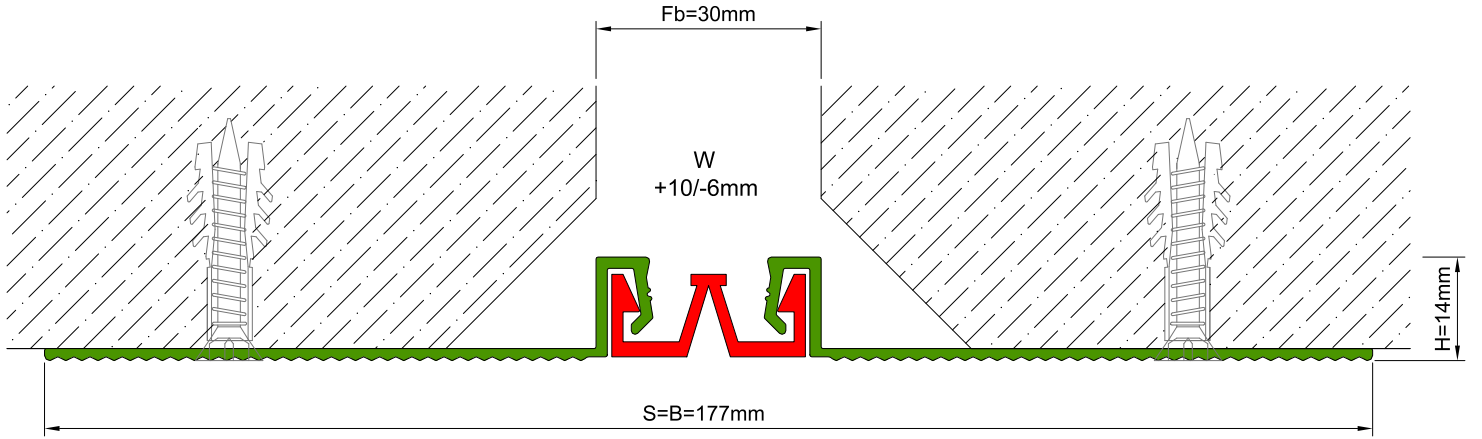

AS U121 030 H15V