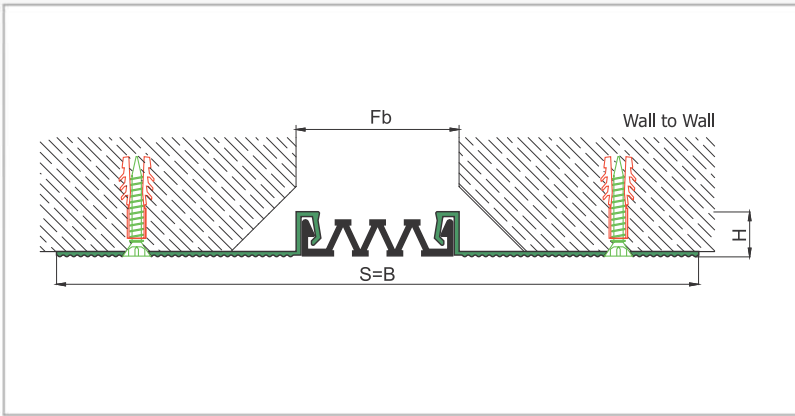

AS U121 surface mounted profile can easily be installed by means of screws to all types of wall & ceiling. Owing to wide frame, it's especially recommended for applications at damaged or chamfered walls. Ribbed elastomeric gasket gains the profile a remarkable movement ability and compensates level differences on both sides of the wall. Slide-in gasket system lets the profile to be used at exterior applications as well as interior areas. Profiles up to 150 mm gap are applied with single gasket while the wider ones are with double gaskets joined with a connector profile.

- **Application Areas** : Indoor & Outdoor / Wall & Ceiling
- **Ideal for** : Shopping Malls, Airports, Residences, Hospitals, Hotels, Commercial & Public Buildings etc.
- **Material** : Mill Finish Aluminum (Anodizing optional), EPDM (Only in Black Color) or TPE Gasket
- **Aluminum Alloy** : 6063 AA-USA / EN AW 6063
- **Optional Supplies** : Fire Barrier, Waterproof EPDM membrane

* Visuals are representative and the profile configuration may differ depending on the characteristics requested.

GASKET COLORS   **BLACK**   GREY   BEIGE   Custom Colors available.

LOCATION	MODEL	GAP (Fb) mm	HEIGHT (H) MM	OVERALL WIDTH (B) mm	VISIBLE WIDTH (S) mm	MOVEMENT (W) mm	LOAD CAPACITY	STANDARD LENGTH (mt)
Wall to Wall	AS U121-030	30	15	177	177	+10 / -6	N/A	3
	AS U121-050	50	15	197	197	+20 / -15	N/A	3
	AS U121-080	80	15	227	227	+40 / -30	N/A	3
	AS U121-100	100	15	247	247	+20 / -50	N/A	3
	AS U121-120	120	15	267	267	+60 / -50	N/A	3
	AS U121-150	150	15	297	297	+30 / -80	N/A	3
	AS U121-200	200	15	347	347	+40 / -100	N/A	3
	AS U121-300M	300	15	447	447	+60 / -150	N/A	3

Note: Please ask for different sizes