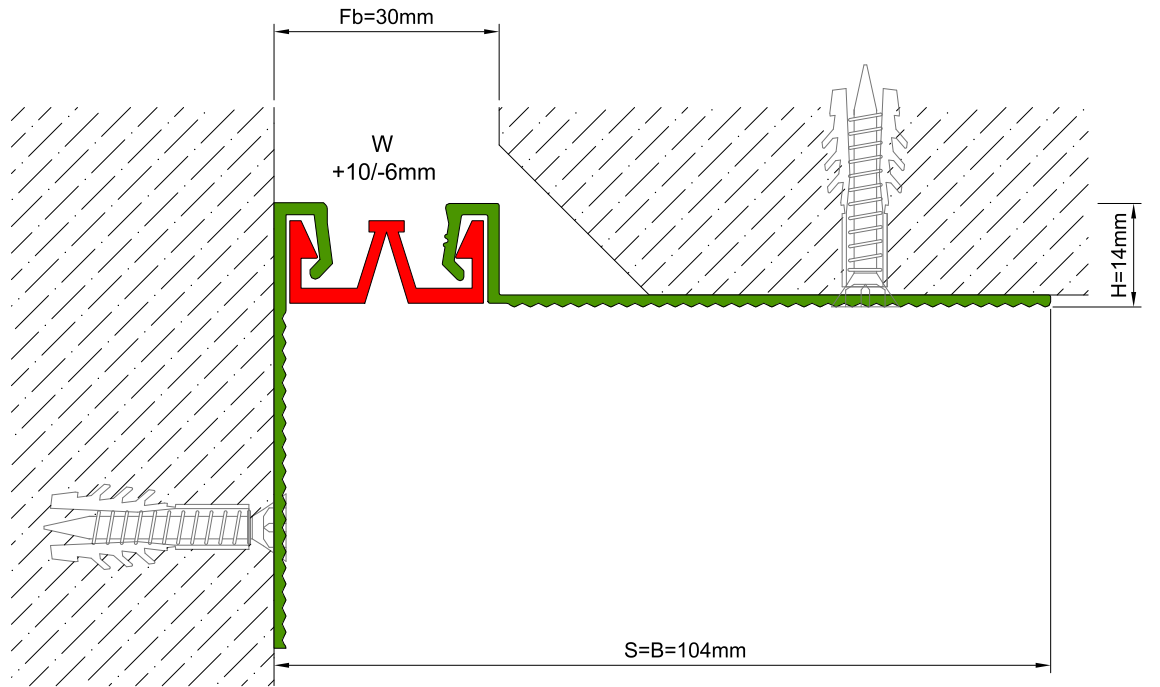

AS U121 030 H15KV

	AS U121 030	AS U121 030K
Fb (mm)	30	30
H (mm)	yaklaşık approx. 15	15
W± (mm)	yaklaşık approx. +10/-6	+10/-6
Renk Color	Alüminyum: Natürel, Fıtiler: Siyah, gri, diğer Aluminum: Natural, Inserts: Black, grey, others	
Malzeme Material	Alüminyum, EPDM Kauçuk(siyah), Termoplastik Kauçuk (gri ve diğer) Aluminum, EPDM Rubber(black), Thermoplastic Rubber (grey and others)	
Standart Uzunluk Standard Length	3