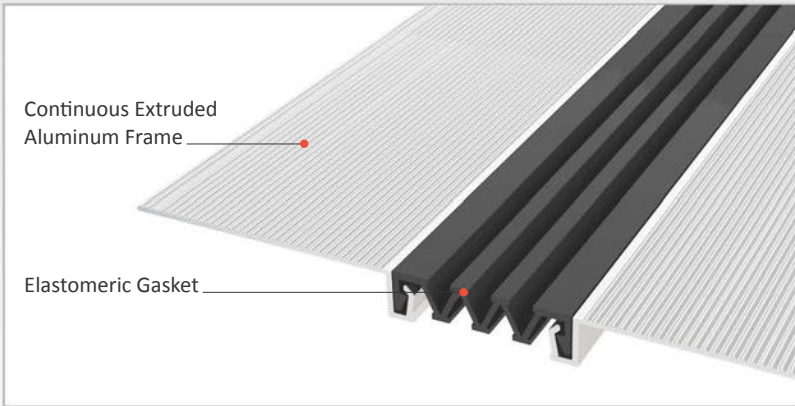

AS U121 surface mounted profile can easily be installed by means of screws to all types of wall & ceiling. Owing to wide frame, it's especially recommended for applications at damaged or chamfered walls. Ribbed elastomeric gasket gains the profile a remarkable movement ability and compensates level differences on both sides of the wall. Slide-in gasket system lets the profile to be used at exterior applications as well as interior areas. Profiles up to 150 mm gap are applied with single gasket while the wider ones are with double gaskets joined with a connector profile.

- Application Areas** : Indoor & Outdoor / Wall & Ceiling
- Ideal for** : Shopping Malls, Airports, Residences, Hospitals, Hotels, Commercial & Public Buildings etc.
- Material** : Mill Finish Aluminum (Anodizing optional), EPDM (Only in Black Color) or TPE Gasket
- Aluminum Alloy** : 6063 AA-USA / EN AW 6063
- Optional Supplies** : Fire Barrier, Waterproof EPDM membrane